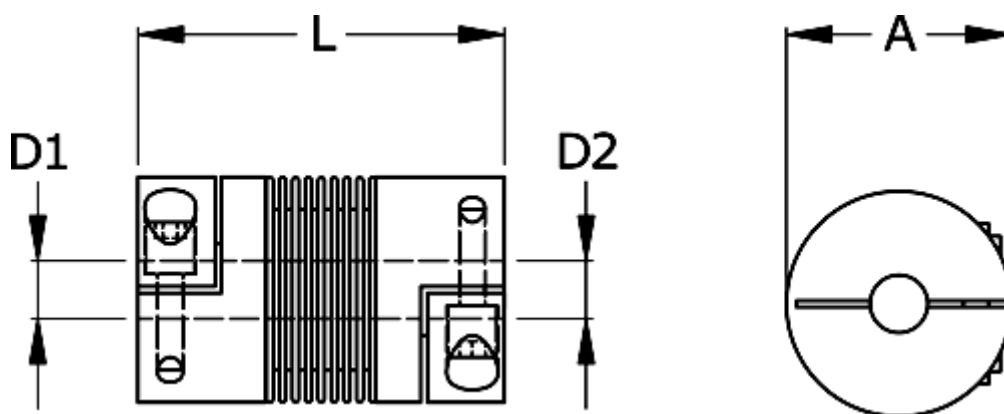

Data Sheet

Article number: 3330200150260910

Description: Bellow coupling type 2 size15
Length 26 mm, bore 9/10 mm

Measures

A	= 20
D1	= 9
D2	= 10
L	= 26
Nom. torque NM (Tkn)	= 1.5